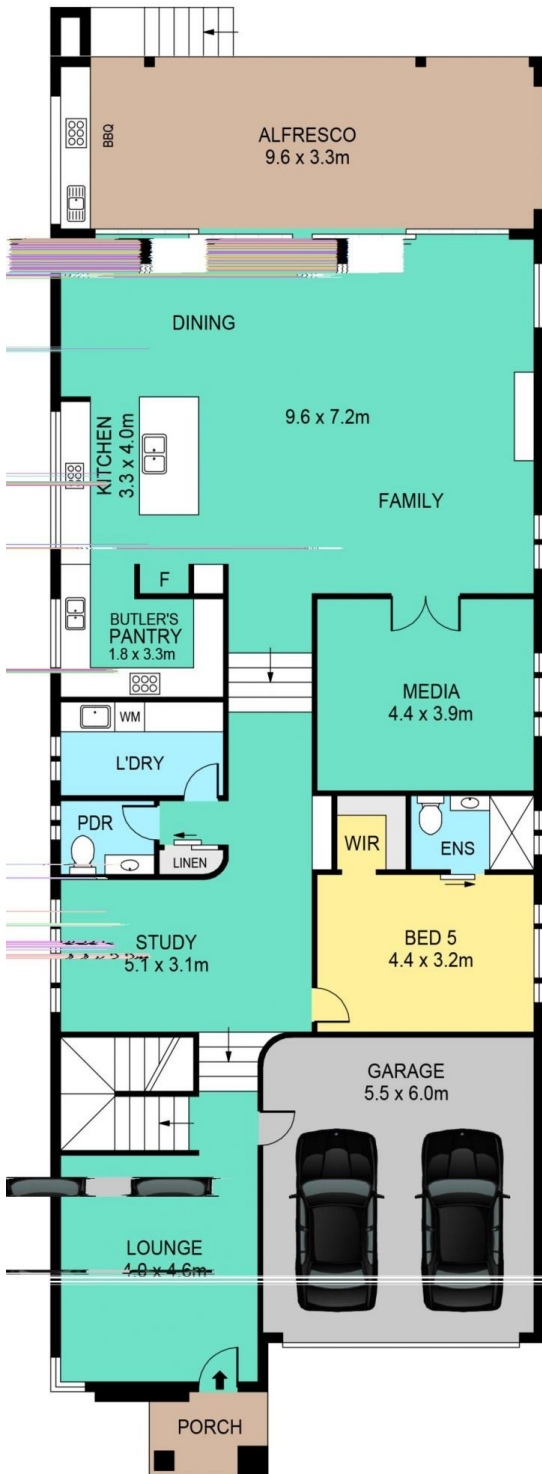

**38 Whitsunday Circuit North Kellyville NSW**

5 🛏 3 🚿 2 🚗

Welcome to 38 Whitsunday Circuit, a bold statement in luxury and style. Set in the exclusive Crystal Waters Estate, this bespoke residence is designed to perfectly capture the private, bushland outlook. The interiors are finished to the highest standards and feature soaring 4m ceilings, giving a wonderful sense of light and space.

**Type** : House  
**Price** : Expressions of Interest  
**Land Size** : 736 sqm  
**View** : <https://www.theavenurealestate.com.au/8110943>

**Featuring:**

- Contemporary kitchen with marble slab island, integrated appliances and spacious butlers pantry
- Open plan lounge and dining room with built-in gas fireplace and sliding stacker doors to the alfresco
- Undercover alfresco area with built-in outdoor kitchen overlooking the backyard
- Multiple living areas including formal lounge room,

[For full version visit the website](#)

**Soha Soheili**  
02 9634 3444

**Rebecca Habkouk**  
02 9634 3444

GROUND FLOOR

FIRST FLOOR

SITE PLAN

## 38 WHITSUNDAY CIRCUIT, NORTH KELLYVILLE

**DISCLAIMER:**

PLANS SHOWN ARE FOR MARKETING PURPOSES ONLY, ALL DIMENSIONS ARE APPROXIMATE AND NOT TO SCALE. THEY ARE SUBJECT TO ERRORS AND INACCURACIES AND NO LIABILITY WILL BE ACCEPTED. INTERESTED PARTIES SHOULD MAKE THEIR OWN INQUIRIES.