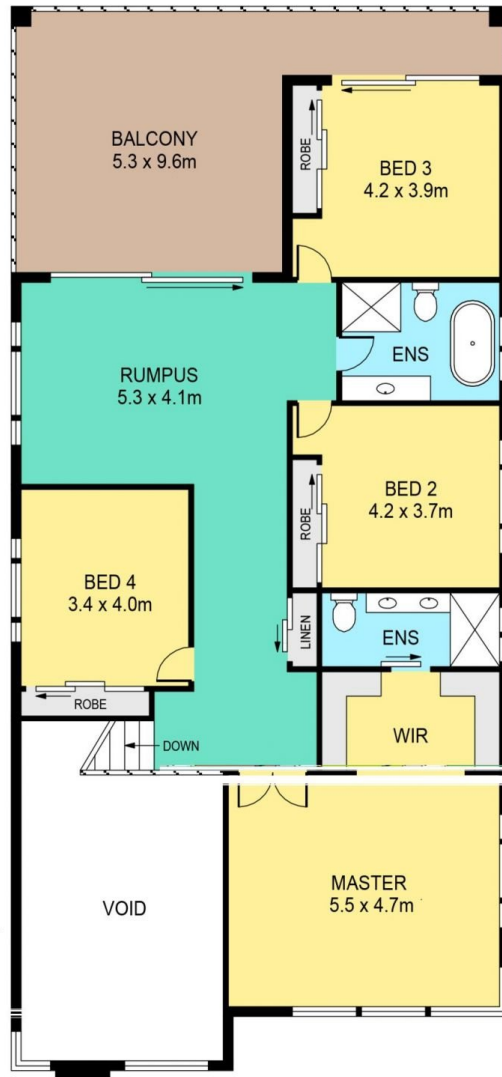

**38 Whitsunday Circuit North Kellyville NSW**

5 🛏 3 🚿 2 🚗

Welcome to 38 Whitsunday Circuit, a bold statement in luxury and style. Set in the exclusive Crystal Waters Estate, this bespoke residence is designed to perfectly capture the private, bushland outlook. The interiors are finished to the highest standards and feature soaring 4m ceilings, giving a wonderful sense of light and space.

**Type** : House  
**Price** : Expressions of Interest  
**Land Size** : 736 sqm  
**View** : <https://www.theavenurealestate.com.au/8110943>

**Featuring:**

- Contemporary kitchen with marble slab island, integrated appliances and spacious butlers pantry
- Open plan lounge and dining room with built-in gas fireplace and sliding stacker doors to the alfresco
- Undercover alfresco area with built-in outdoor kitchen overlooking the backyard
- Multiple living areas including formal lounge room,

[For full version visit the website](#)

**Soha Soheili**  
02 9634 3444

**Rebecca Habkouk**  
02 9634 3444

GROUND FLOOR

FIRST FLOOR

SITE PLAN

## 38 WHITSUNDAY CIRCUIT, NORTH KELLYVILLE

**DISCLAIMER:**

PLANS SHOWN ARE FOR MARKETING PURPOSES ONLY, ALL DIMENSIONS ARE APPROXIMATE AND NOT TO SCALE. THEY ARE SUBJECT TO ERRORS AND INACCURACIES AND NO LIABILITY WILL BE ACCEPTED. INTERESTED PARTIES SHOULD MAKE THEIR OWN INQUIRIES.