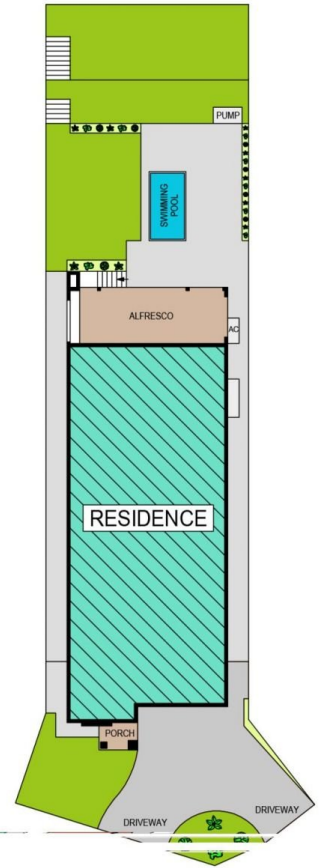

**38 Whitsunday Circuit North Kellyville NSW**

5 🛏 3 🚿 2 🚗

Welcome to 38 Whitsunday Circuit, a bold statement in luxury and style. Set in the exclusive Crystal Waters Estate, this bespoke residence is designed to perfectly capture the private, bushland outlook. The interiors are finished to the highest standards and feature soaring 4m ceilings, giving a wonderful sense of light and space.

**Type** : House  
**Price** : Expressions of Interest  
**Land Size** : 736 sqm  
**View** : <https://www.theavenurealestate.com.au/8110943>

**Featuring:**

- Contemporary kitchen with marble slab island, integrated appliances and spacious butlers pantry
- Open plan lounge and dining room with built-in gas fireplace and sliding stacker doors to the alfresco
- Undercover alfresco area with built-in outdoor kitchen overlooking the backyard
- Multiple living areas including formal lounge room,

[For full version visit the website](#)

**Soha Soheili**  
02 9634 3444

**Rebecca Habkouk**  
02 9634 3444

GROUND FLOOR

FIRST FLOOR

SITE PLAN

## 38 WHITSUNDAY CIRCUIT, NORTH KELLYVILLE

**DISCLAIMER:**

PLANS SHOWN ARE FOR MARKETING PURPOSES ONLY, ALL DIMENSIONS ARE APPROXIMATE AND NOT TO SCALE. THEY ARE SUBJECT TO ERRORS AND INACCURACIES AND NO LIABILITY WILL BE ACCEPTED. INTERESTED PARTIES SHOULD MAKE THEIR OWN INQUIRIES.